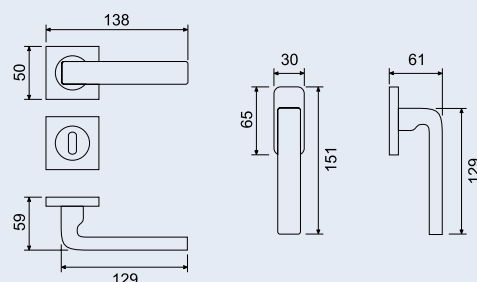

Art. 4150/0542

Maniglia con rosetta,
bocchetta e molla
*Door handle with rosette and
escutcheon, springloaded*

1000 gr.
1 pcs/box
20 pcs/carton

Art. 4150/00C4

Maniglia anta ribalta
Tilt and turn handle

400 gr.
2 pcs/box
40 pcs/carton

V4

Art. 4140/0542

Maniglia con rosetta,
bocchetta e molla
*Door handle with rosette and
escutcheon, springloaded*

1000 gr.
1 pcs/box
20 pcs/carton

Art. 4140/00C4

Maniglia anta ribalta
Tilt and turn handle

400 gr.
2 pcs/box
40 pcs/carton

V4

Art. 4180/0542

Maniglia con rosetta,
bocchetta e molla
*Door handle with rosette and
escutcheon, springloaded*

1000 gr.
1 pcs/box
20 pcs/carton

Art. 4180/00C4

Maniglia anta ribalta
Tilt and turn handle

400 gr.
2 pcs/box
40 pcs/carton